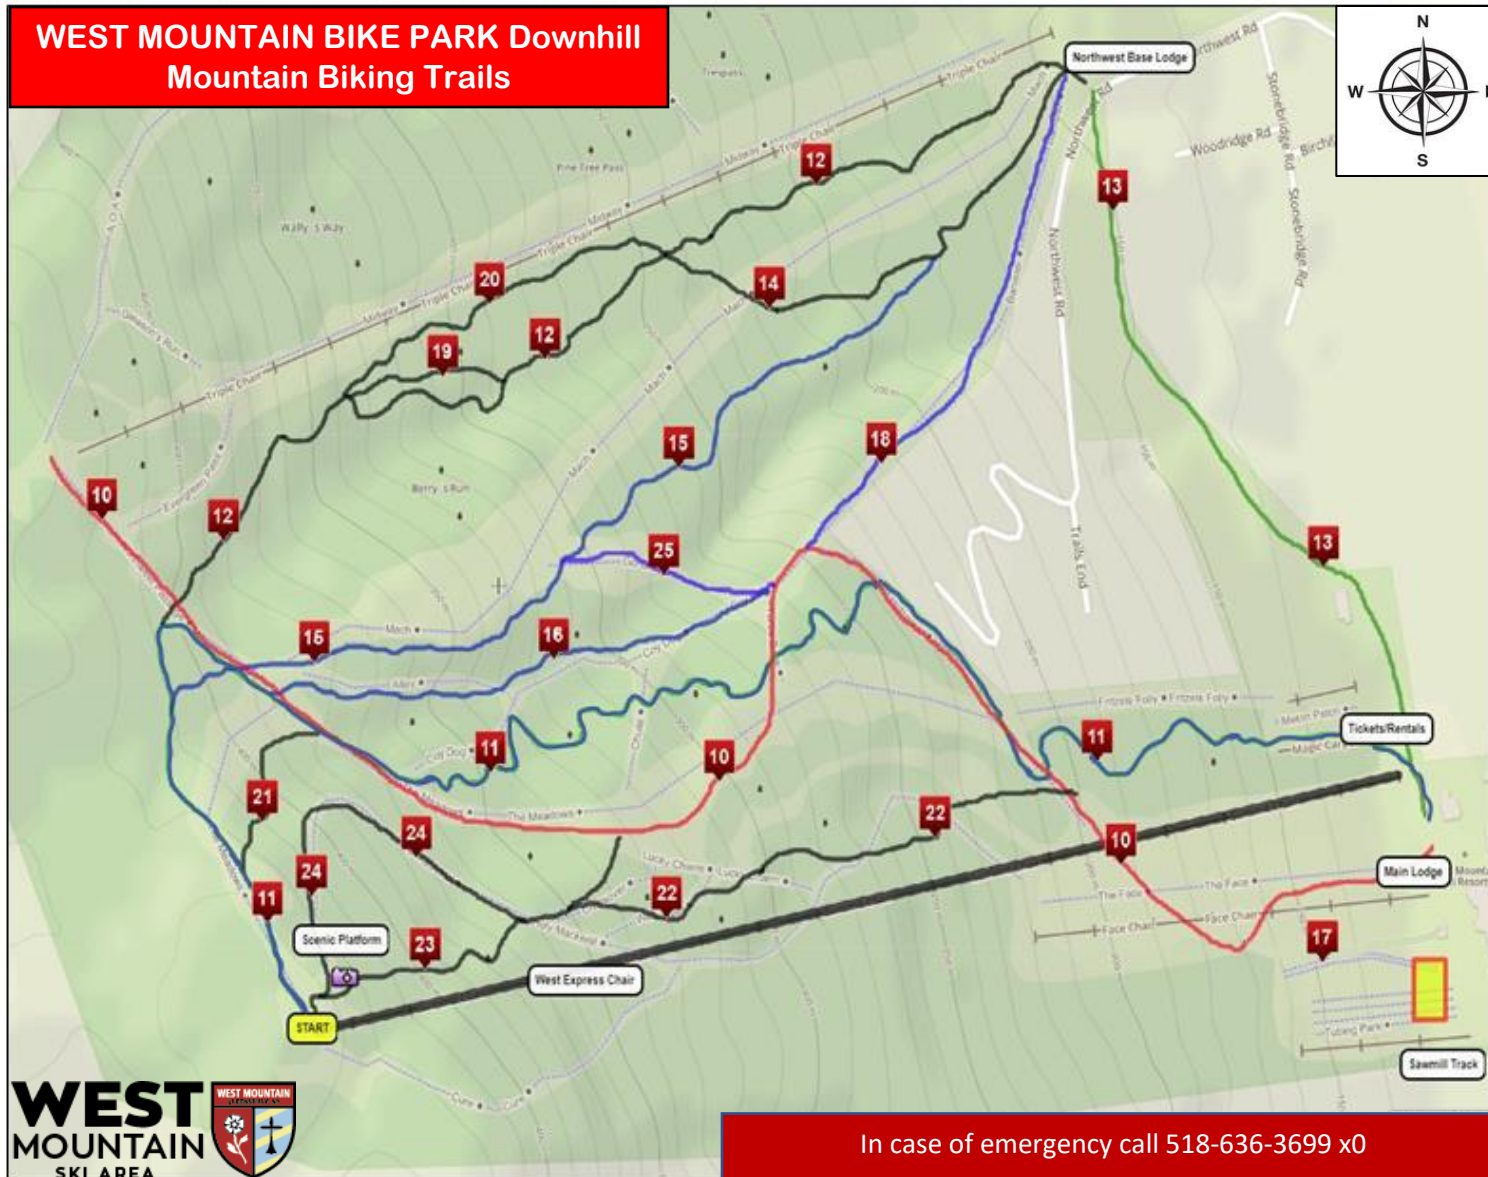

WEST MOUNTAIN BIKE PARK Downhill Mountain Biking Trails

XC MTB/Hiking Trail:

10 **Slideshow** 1.3mi

Downhill MTB Trails:

11 **Big Easy** 1.5mi

12 **High Voltage** 0.9mi

13 **Ale Trail** 0.5mi

14 **Low Voltage** 0.4mi

15 **Flatline** 0.7mi

16 **The "Q"** 0.4mi

17 **B Line** 0.2mi

18 **HOT** 0.4mi

19 **Voltage Drop** 0.1mi

20 **Delivery** 0.5mi

21 **Topline** 0.1mi

22 **Liability** 0.5mi

23 **Insanity** 0.2mi

24 **Rock Tumbler** 0.3mi

25 **Go-Go** 0.2mi

Scenic Platform Lookout

In case of emergency call 518-636-3699 x0

*More trails will be added as they are finalized. Check westmtn.net for details